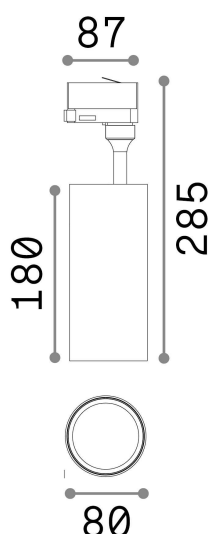

General info

Technical - Spotlights and Tracks

Ean	8021696190051
Item	SMILE 30W CRI80 50° 3000K WH
Installation	Spotlights and Tracks
Guarantee	5 years
Gross weight	0.87 kg
Volume	0.005011 m ³

Technical info

Net weight	0.87 kg
Insulation class	II
Protection index	IP20
Compliance	CE
Operating temperature	0° ~ +40 °C
Dimmer	NO, On-Off
Power output	220-240 V AC 50/60 Hz
Power supply	In-built, included Replaceable (by qualified operators only), electronic, tridonic
Load resistance	IK06
Adjustability	vert. 0°-90° , orizz. 0°-350°
Accessories not included	Honeycomb or Elliptical filter, White decorative ring, Single connection on-off, Link on-off profile

Source info

Integrated source	Integrated LED module
Replaceable source	Replaceable (by qualified operators only)
Power	30 W
Emission	Direct
Max consumption	max 30,00 W
Features LED	LED COB PHILIPS
CCT LED	3000 K
Duration LED (t. 25°C)	50000 h
CRI	> 80
Light beam	50°
Light beam flux	4000 lm
Useful light flux	3320 lm